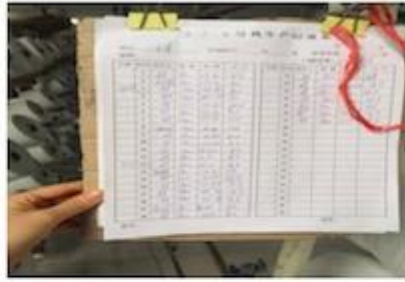

Product Details

Quality Control

BEST MATERIAL

DETAILS NOTE DOWN

DETAILS ON FABRIC

FABRIC FIRST TIME CHECKING

WEIGHT CHECKING

WIDTH CHECKING