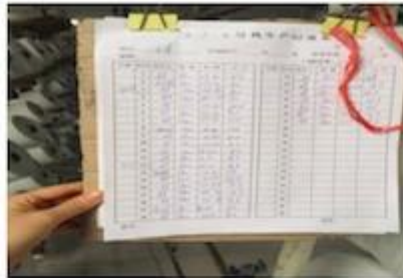

# Quality Control

**BEST MATERIAL**

**DETAILS NOTE DOWN**

**DETAILS ON FABRIC**

**FABRIC FIRST TIME CHECKING**

**WEIGHT CHECKING**

**WIDTH CHECKING**

**DESIGN CHECKING**