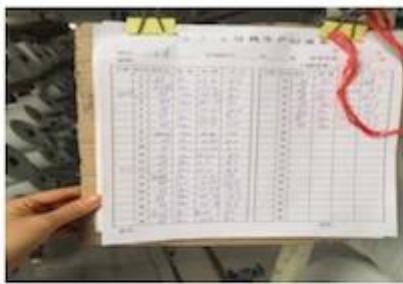

# Quality Control

**BEST MATERIAL**

**DETAILS NOTE DOWN**

**DETAILS ON FABRIC**

**FABRIC FIRST TIME CHECKING**

**WEIGHT CHECKING**

**WIDTH CHECKING**

**DESIGN CHECKING**