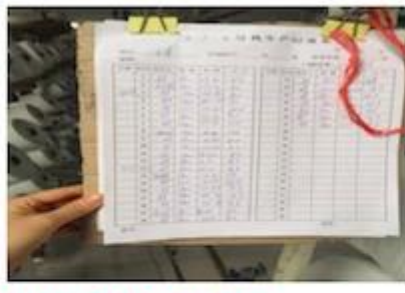

making mattress for pollows

making quilts

making clothes

Quality Control

BEST MATERIAL

DETAILS NOTE DOWN

DETAILS ON FABRIC

FABRIC FIRST TIME CHECKING

WEIGHT CHECKING

WIDTH CHECKING

DESIGN CHECKING

QUANTITY CHECKING

TRY BEST TO LOAD FULL

Our Factory

Packing

Our Service