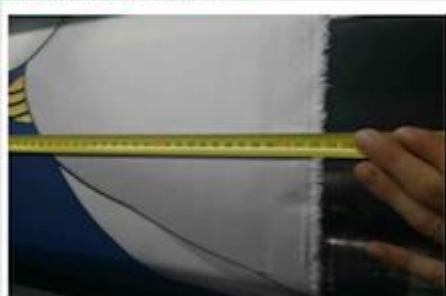

[China colchão protetor fornecedor](#)

Product Details

Quality Control

BEST MATERIAL

DETAILS NOTE DOWN

DETAILS ON FABRIC

FABRIC FIRST TIME CHECKING

WEIGHT CHECKING