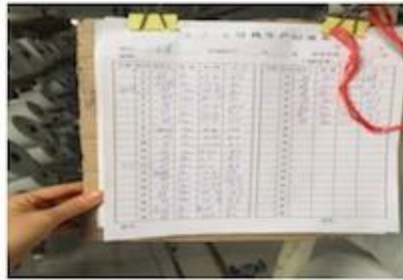

Quality Control

BEST MATERIAL

DETAILS NOTE DOWN

DETAILS ON FABRIC

FABRIC FIRST TIME CHECKING

WEIGHT CHECKING

WIDTH CHECKING

DESIGN CHECKING