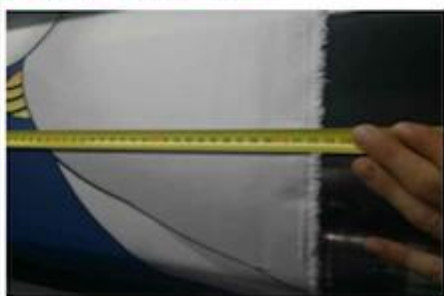

WIDTH CHECKING