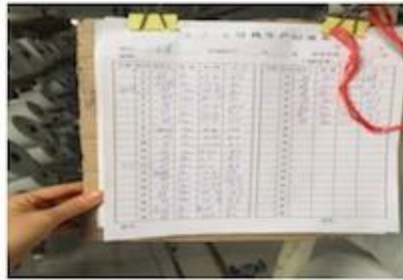

Product Details

Quality Control

BEST MATERIAL

DETAILS NOTE DOWN

DETAILS ON FABRIC

FABRIC FIRST TIME CHECKING

WEIGHT CHECKING

WIDTH CHECKING