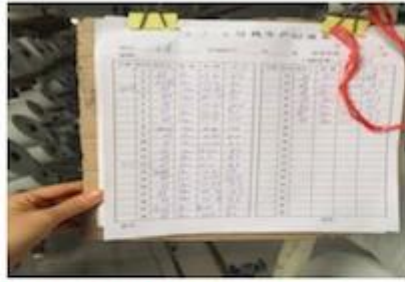

Quality Control

BEST MATERIAL

DETAILS NOTE DOWN

DETAILS ON FABRIC

FABRIC FIRST TIME CHECKING

WEIGHT CHECKING

WIDTH CHECKING

DESIGN CHECKING