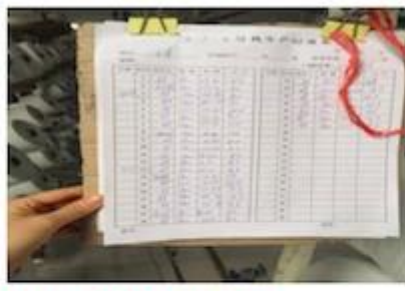

# Quality Control

**BEST MATERIAL**

**DETAILS NOTE DOWN**

**DETAILS ON FABRIC**

**FABRIC FIRST TIME CHECKING**

**WEIGHT CHECKING**

**WIDTH CHECKING**

**DESIGN CHECKING**