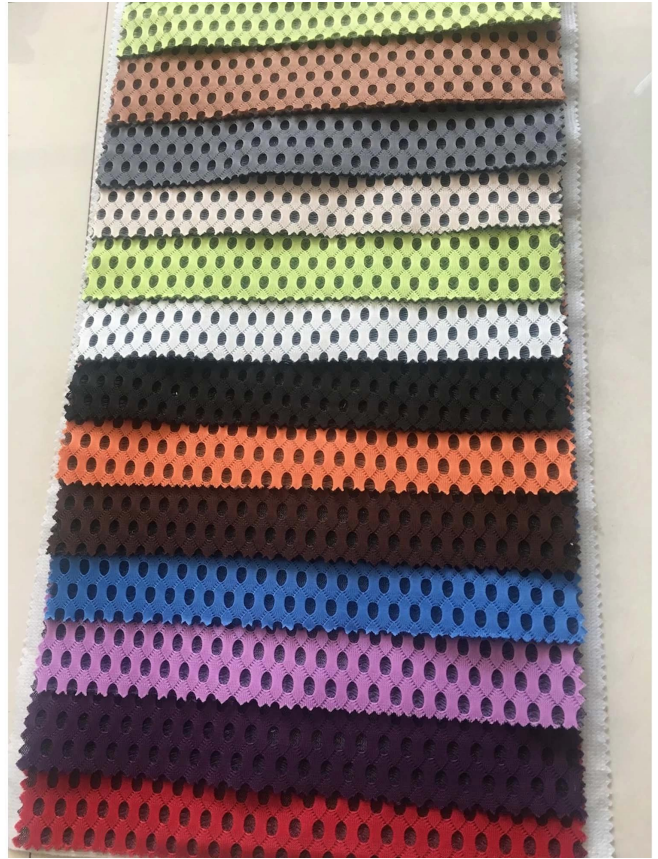

Quick Details

Material	100% poly
Width	220cm
Application	Mattress,bag ,bedding ,car ,shoes ,sofa ,upholstery hometextile
Item	Value
Feature	Soft ,breathable ,quickly dry ,comfortable ,elastic
weight	250gsm
Supply ability	300000M/MONTH
Color	Accofding to request
Technics	Wapr knitted
Sample	sample free to send
Package	Roll pack
Payment	LC,DA ,DP ,TT AND SO ON

THIS FABRIC CAN USE FOR MATTRESS BORDER ,FURNITURE .

We also offer many kinds of products for your choice. Please click these words and find your need:

[Mattress border fabric supplier](#)
[China Mattress quilt border fabric](#)
[China Mattress components factory](#)

Product Details

Application

Quality Control

BEST MATERIAL

DETAILS NOTE DOWN

DETAILS ON FABRIC

FABRIC FIRST TIME CHECKING

WEIGHT CHECKING

*We hope you can be our guest ,China is a beautiful
We hope we can grow up business together and develop best and fashion mattress*

Fair

Consumer Evaluation

we making all kinds of mattress jacquard knit fabric (hemp,organic ,tencel ,cotton, flame retardant ,aloe vera ,bamboo ,cooling fabric ,copper and so on) mattress tricot fabric ,mattress satin fabric ,mattress tc fabric ,mattress cover ,pillow cover and mattress border fabric ,mattress base cover and mattress components (anti slip fabric ,thread ,flet pad ,tape ...)