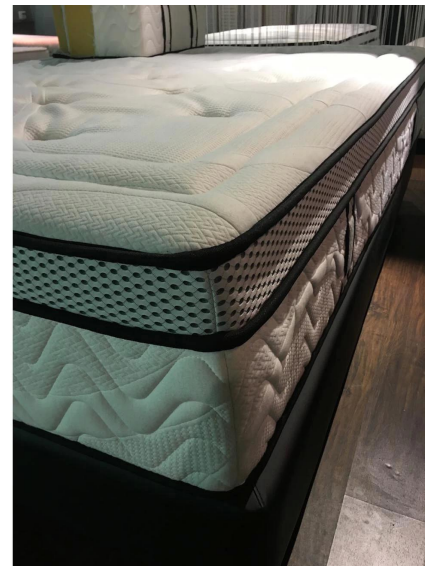

Application