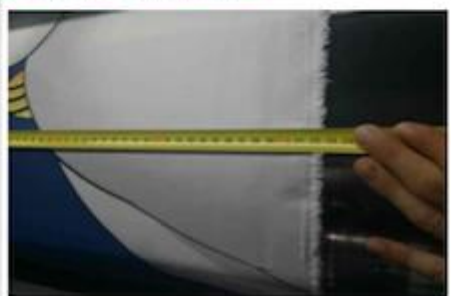

Quick Details

Material	100% poly
Width	220cm
Application	Mattress,bag ,bedding ,car ,shoes ,sofa ,upholstery hometextile
Item	Value
Feature	Soft ,breathable ,quickly dry ,comfortable ,elastic
weight	250gsm
Supply ability	300000M/MONTH
Color	Accofding to request
Technics	Wapr knitted
Sample	sample free to send
Package	Roll pack
Payment	LC,DA ,DP ,TT AND SO ON

Product Details

Application

Quality Control

BEST MATERIAL

DETAILS NOTE DOWN

DETAILS ON FABRIC

FABRIC FIRST TIME CHECKING

WEIGHT CHECKING