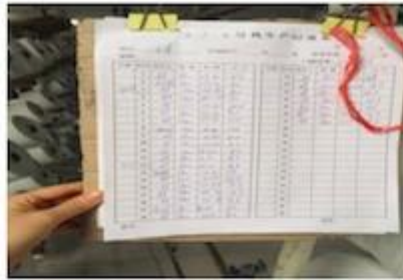

# Quality Control

**BEST MATERIAL**

**DETAILS NOTE DOWN**

**DETAILS ON FABRIC**

**FABRIC FIRST TIME CHECKING**

**WEIGHT CHECKING**

**WIDTH CHECKING**

**DESIGN CHECKING**