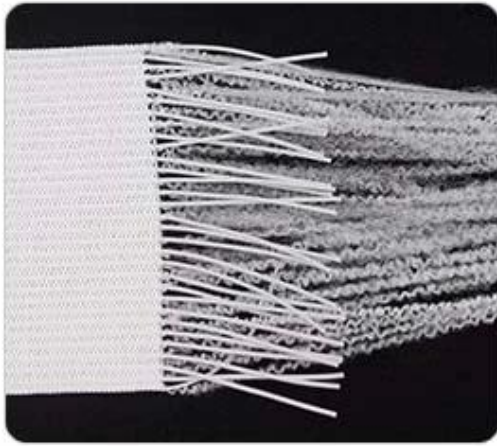

Quick Details

Material	PP /POLY
Width	20-50mm
Application	Mattress tape use for spring net mattress ,foam mattress,sofas
Item	Value
Structure	Knitted or woven
Supply ability	10000000m/month
Color	According to request
Feature	High quality ,making mattress looks valuable
Sample	sample free to send
Package	Box packing or bag packing
Payment	LC,DA ,DP ,TT AND SO ON

Mattress tape applied for tape for mattress and furniture . The structure, colors, material could be customized.we can supply you with kinds of mattress accessories/components.

And we can mix the container with these accessories for your convenience.
This will save your time and cost.

Product Details

knitted structure

woven structure

Application

Quality Control

BEST MATERIAL

DETAILS NOTE DOWN

DETAILS ON FABRIC