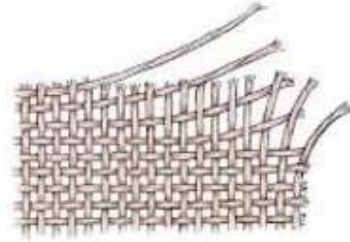

Quick Details

Material	PP /POLY
Width	20-50mm
Application	Mattress tape use for spring net mattress ,foam mattress,sofas
Item	Value
Structure	Knitted or woven
Supply ability	10000000m/month
Color	According to request
Feature	High quality ,making mattress looks valuable
Sample	sample free to send
Package	Box packing or bag packing
Payment	LC,DA ,DP ,TT AND SO ON

Mattress tape applied for tape for mattress and furniture . The structure, colors, material could be customized.we can supply you with kinds of mattress accessories/components.

And we can mix the container with these accessories for your convenience.
This will save your time and cost.

We also offer many kinds of products for your choice. Please click these words and find your need:

[Stich bond nonwoven furniture fabric](#)
[Printing satin hometextile on sale](#)
[Mattress tape supplier china](#)

Product Details

knitted structure

woven structure

Application

Quality Control

BEST MATERIAL

DETAILS NOTE DOWN

DETAILS ON FABRIC