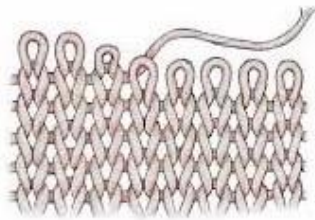

Quick Details

Material	PP /POLY
Width	20-50mm
Application	Mattress tape use for spring net mattress ,foam mattress,sofas
Item	Value
Structure	Knitted or woven
Supply ability	10000000m/month
Color	According to request
Feature	High quality ,making mattress looks valuable
Sample	sample free to send
Package	Box packing or bag packing
Payment	LC,DA ,DP ,TT AND SO ON

Mattress tape applied for tape for mattress and furniture . The structure, colors, material could be customized.we can supply you with kinds of mattress accessories/components.

And we can mix the container with these accessories for your convenience.
This will save your time and cost.

Product Details

knitted structure

woven structure

Application

Quality Control

BEST MATERIAL

DETAILS NOTE DOWN

DETAILS ON FABRIC