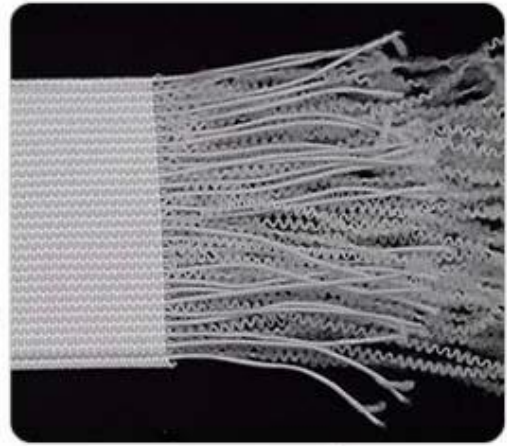

Quick Details

Material	PP /POLY
Width	20-50mm
Application	Mattress tape use for spring net mattress ,foam mattress,sofas
Item	Value
Structure	Knitted or woven
Supply ability	10000000m/month
Color	According to request
Feature	High quality ,making mattress looks valuable
Sample	sample free to send
Package	Box packing or bag packing
Payment	LC,DA ,DP ,TT AND SO ON

Mattress tape applied for tape for mattress and furniture . The structure, colors, material could be customized.we can supply you with kinds of mattress accessories/components.

And we can mix the container with these accessories for your convenience.
This will save your time and cost.

Product Details

knitted structure

woven structure

Application

Quality Control

BEST MATERIAL

DETAILS NOTE DOWN

DETAILS ON FABRIC