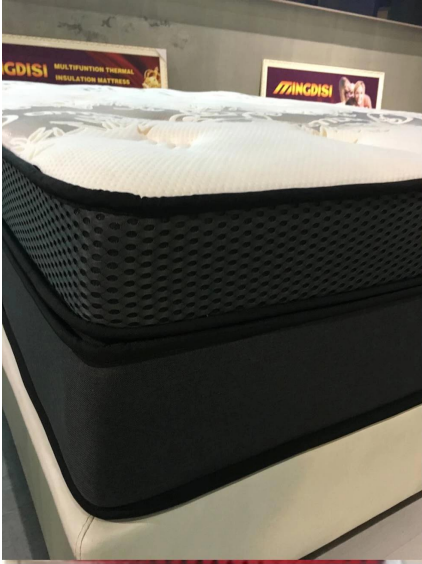

Application

Quality Control