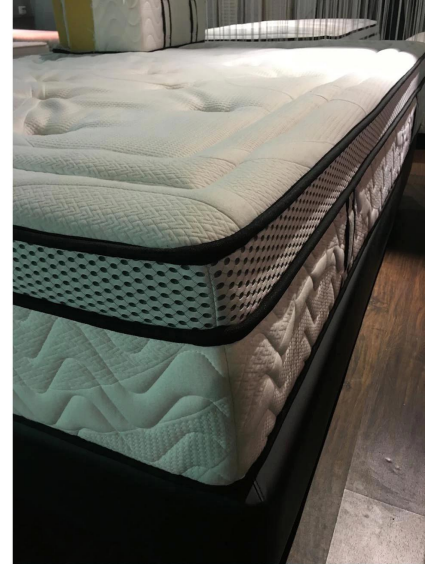

Application

Quality Control