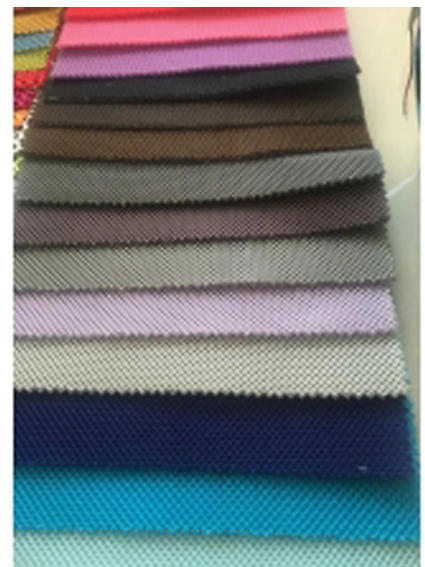

Quick Details

Material	100% poly
Width	220cm
Application	Mattress,bag ,bedding ,car ,shoes ,sofa ,upholstery hometextile
Item	Value
Feature	Soft ,breathable ,quickly dry ,comfortable ,elastic
weight	250gsm
Supply ability	300000M/MONTH
Color	Accofding to request
Technics	Wapr knitted
Sample	sample free to send
Package	Roll pack
Payment	LC,DA ,DP ,TT AND SO ON

THIS FABRIC CAN USE FOR MATTRESS BORDER ,FURNITURE .

We also offer many kinds of products for your choice. Please click these words and find your need:

[Mattress border fabric supplier](#)

[China Mattress quilt border fabric](#)

[China Mattress components factory](#)

Product Details

Application

Quality Control

BEST MATERIAL

DETAILS NOTE DOWN

DETAILS ON FABRIC

FABRIC FIRST TIME CHECKING

*We hope you can be our guest ,China is a beautiful
We hope we can grow up business together and develop best and fashion mattress*

Fair

Consumer Evaluation

we making all kinds of mattress jacquard knit fabric (hemp,organic ,tencel ,cotton, flame retardant ,aloe vera ,bamboo ,cooling fabric ,copper and so on) mattress tricot fabric ,mattress satin fabric ,mattress tc fabric ,mattress cover ,pillow cover and mattress border fabric ,mattress base cover and mattress components (anti slip fabric ,thread ,flet pad ,tape ...)