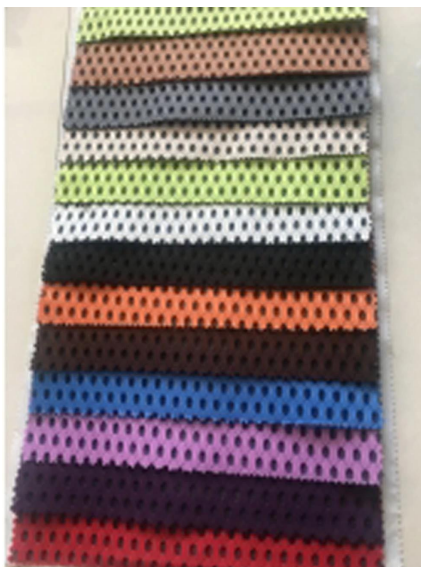

Quick Details

Material	100% poly
Width	220cm
Application	Mattress,bag ,bedding ,car ,shoes ,sofa ,upholstery hometextile
Item	Value
Feature	Soft ,breathable ,quickly dry ,comfortable ,elastic
weight	250gsm
Supply ability	300000M/MONTH
Color	Accofding to request
Technics	Wapr knitted
Sample	sample free to send
Package	Roll pack
Payment	LC,DA ,DP ,TT AND SO ON

THIS FABRIC CAN USE FOR MATTRESS BORDER ,FURNITURE .

We also offer many kinds of products for your choice. Please click these words and find your need:

[Mattress border fabric supplier](#)

[China Mattress quilt border fabric](#)

[China Mattress components factory](#)

Product Details

Application

Quality Control

BEST MATERIAL

DETAILS NOTE DOWN

DETAILS ON FABRIC

FABRIC FIRST TIME CHECKING