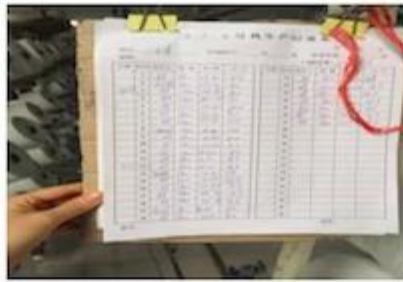

[China Mattress quilt border fabric](#)
[100%poly quilted mattress fabric](#)
[Home textile fabrics manufacturer](#)

Product Details

Quality Control

BEST MATERIAL

DETAILS NOTE DOWN

DETAILS ON FABRIC

FABRIC FIRST TIME CHECKING

WEIGHT CHECKING

WIDTH CHECKING

DESIGN CHECKING

QUANTITY CHECKING

TRY BEST TO LOAD FULL

Our Factory

Packing

Our Service