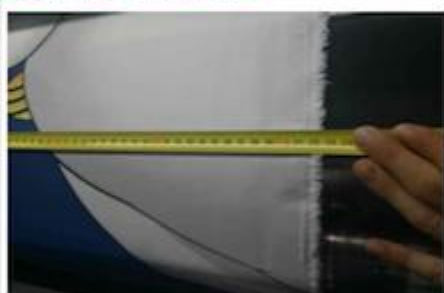

WIDTH CHECKING