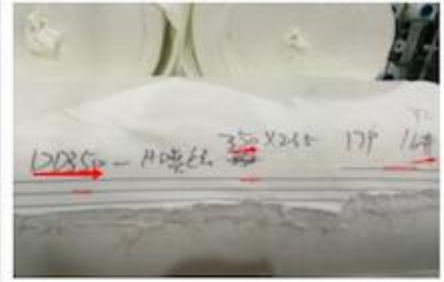

[China Mattress quilt border fabric](#)
[100%poly quilted mattress fabric](#)
[Home textile fabrics manufacturer](#)

Product Details

Quality Control

BEST MATERIAL

DETAILS NOTE DOWN

DETAILS ON FABRIC

FABRIC FIRST TIME CHECKING