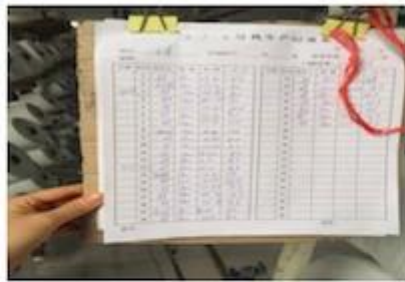

Product Details

[rpet stichbond στρώμα υφασμάτινο τικ](#)

Quality Control

BEST MATERIAL

DETAILS NOTE DOWN

DETAILS ON FABRIC

FABRIC FIRST TIME CHECKING

WEIGHT CHECKING