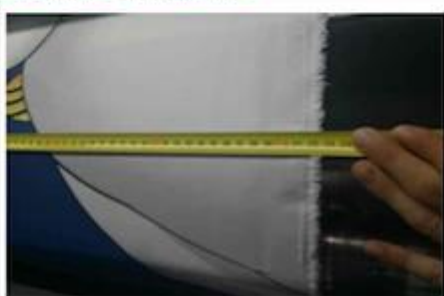

Product Details

[rpet stichbond στρώμα υφασμάτινο τικ](#)

Quality Control

BEST MATERIAL

DETAILS NOTE DOWN

DETAILS ON FABRIC

FABRIC FIRST TIME CHECKING

WEIGHT CHECKING