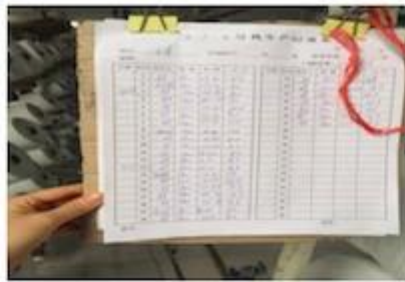

Product Details

Quality Control

BEST MATERIAL

DETAILS NOTE DOWN

DETAILS ON FABRIC

FABRIC FIRST TIME CHECKING

WEIGHT CHECKING

WIDTH CHECKING