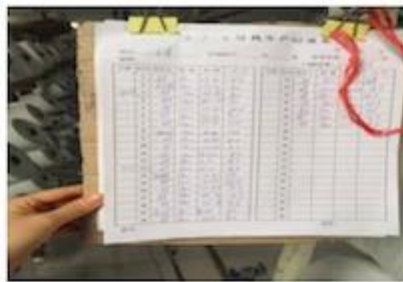

Product Details

Quality Control

BEST MATERIAL

DETAILS NOTE DOWN

DETAILS ON FABRIC

FABRIC FIRST TIME CHECKING

WEIGHT CHECKING

WIDTH CHECKING