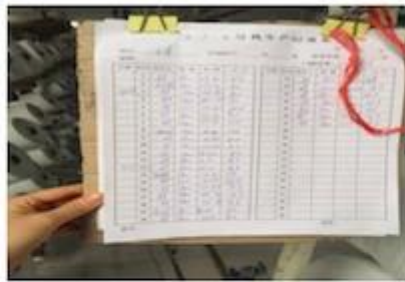

Quality Control

BEST MATERIAL

DETAILS NOTE DOWN

DETAILS ON FABRIC

FABRIC FIRST TIME CHECKING

WEIGHT CHECKING

WIDTH CHECKING

DESIGN CHECKING