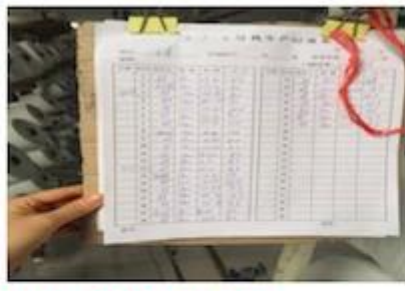

Product Details

[Colchón estampado Fábrica de telas Stichbond](#)

Quality Control

BEST MATERIAL

DETAILS NOTE DOWN

DETAILS ON FABRIC

FABRIC FIRST TIME CHECKING

WEIGHT CHECKING