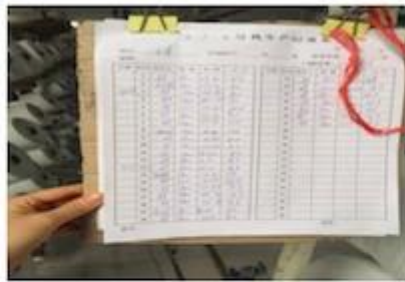

Product Details

Quality Control

BEST MATERIAL

DETAILS NOTE DOWN

DETAILS ON FABRIC

FABRIC FIRST TIME CHECKING

WEIGHT CHECKING

WIDTH CHECKING