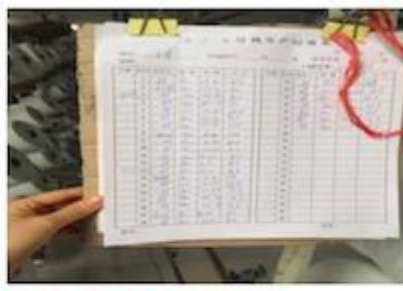

production records

checking width

try best to load full

design checking

fabric quality check

design /quantity check

weight checking

width checking

Quality Control

BEST MATERIAL

DETAILS NOTE DOWN

DETAILS ON FABRIC

FABRIC FIRST TIME CHECKING

WEIGHT CHECKING

WIDTH CHECKING

DESIGN CHECKING