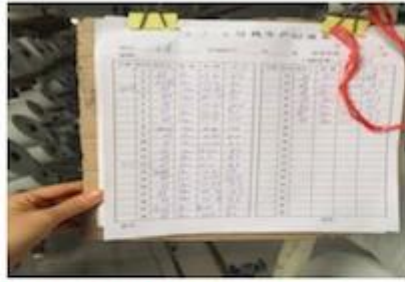

## Product Details

Quality Control

**BEST MATERIAL**

**DETAILS NOTE DOWN**

**DETAILS ON FABRIC**

**FABRIC FIRST TIME CHECKING**

**WEIGHT CHECKING**

**WIDTH CHECKING**

**DESIGN CHECKING**

**QUANTITY CHECKING**

**TRY BEST TO LOAD FULL**