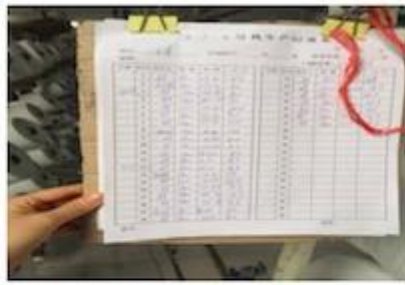

# Quality Control

**BEST MATERIAL**

**DETAILS NOTE DOWN**

**DETAILS ON FABRIC**

**FABRIC FIRST TIME CHECKING**

**WEIGHT CHECKING**

**WIDTH CHECKING**

**DESIGN CHECKING**