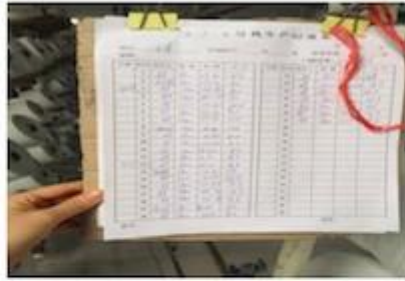

[Jacquard Stretch Strick Fabrik](#)

Product Details

Quality Control

BEST MATERIAL

DETAILS NOTE DOWN

DETAILS ON FABRIC

FABRIC FIRST TIME CHECKING

WEIGHT CHECKING