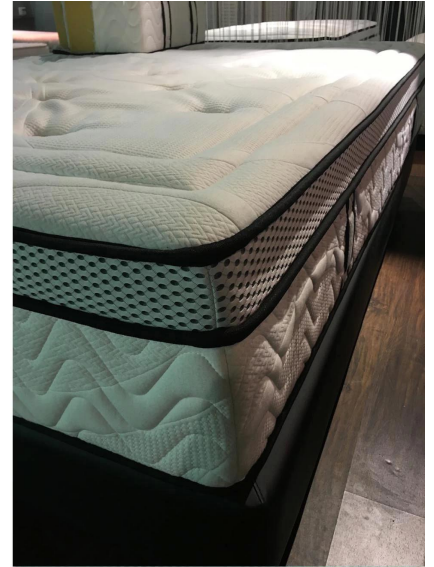

Application