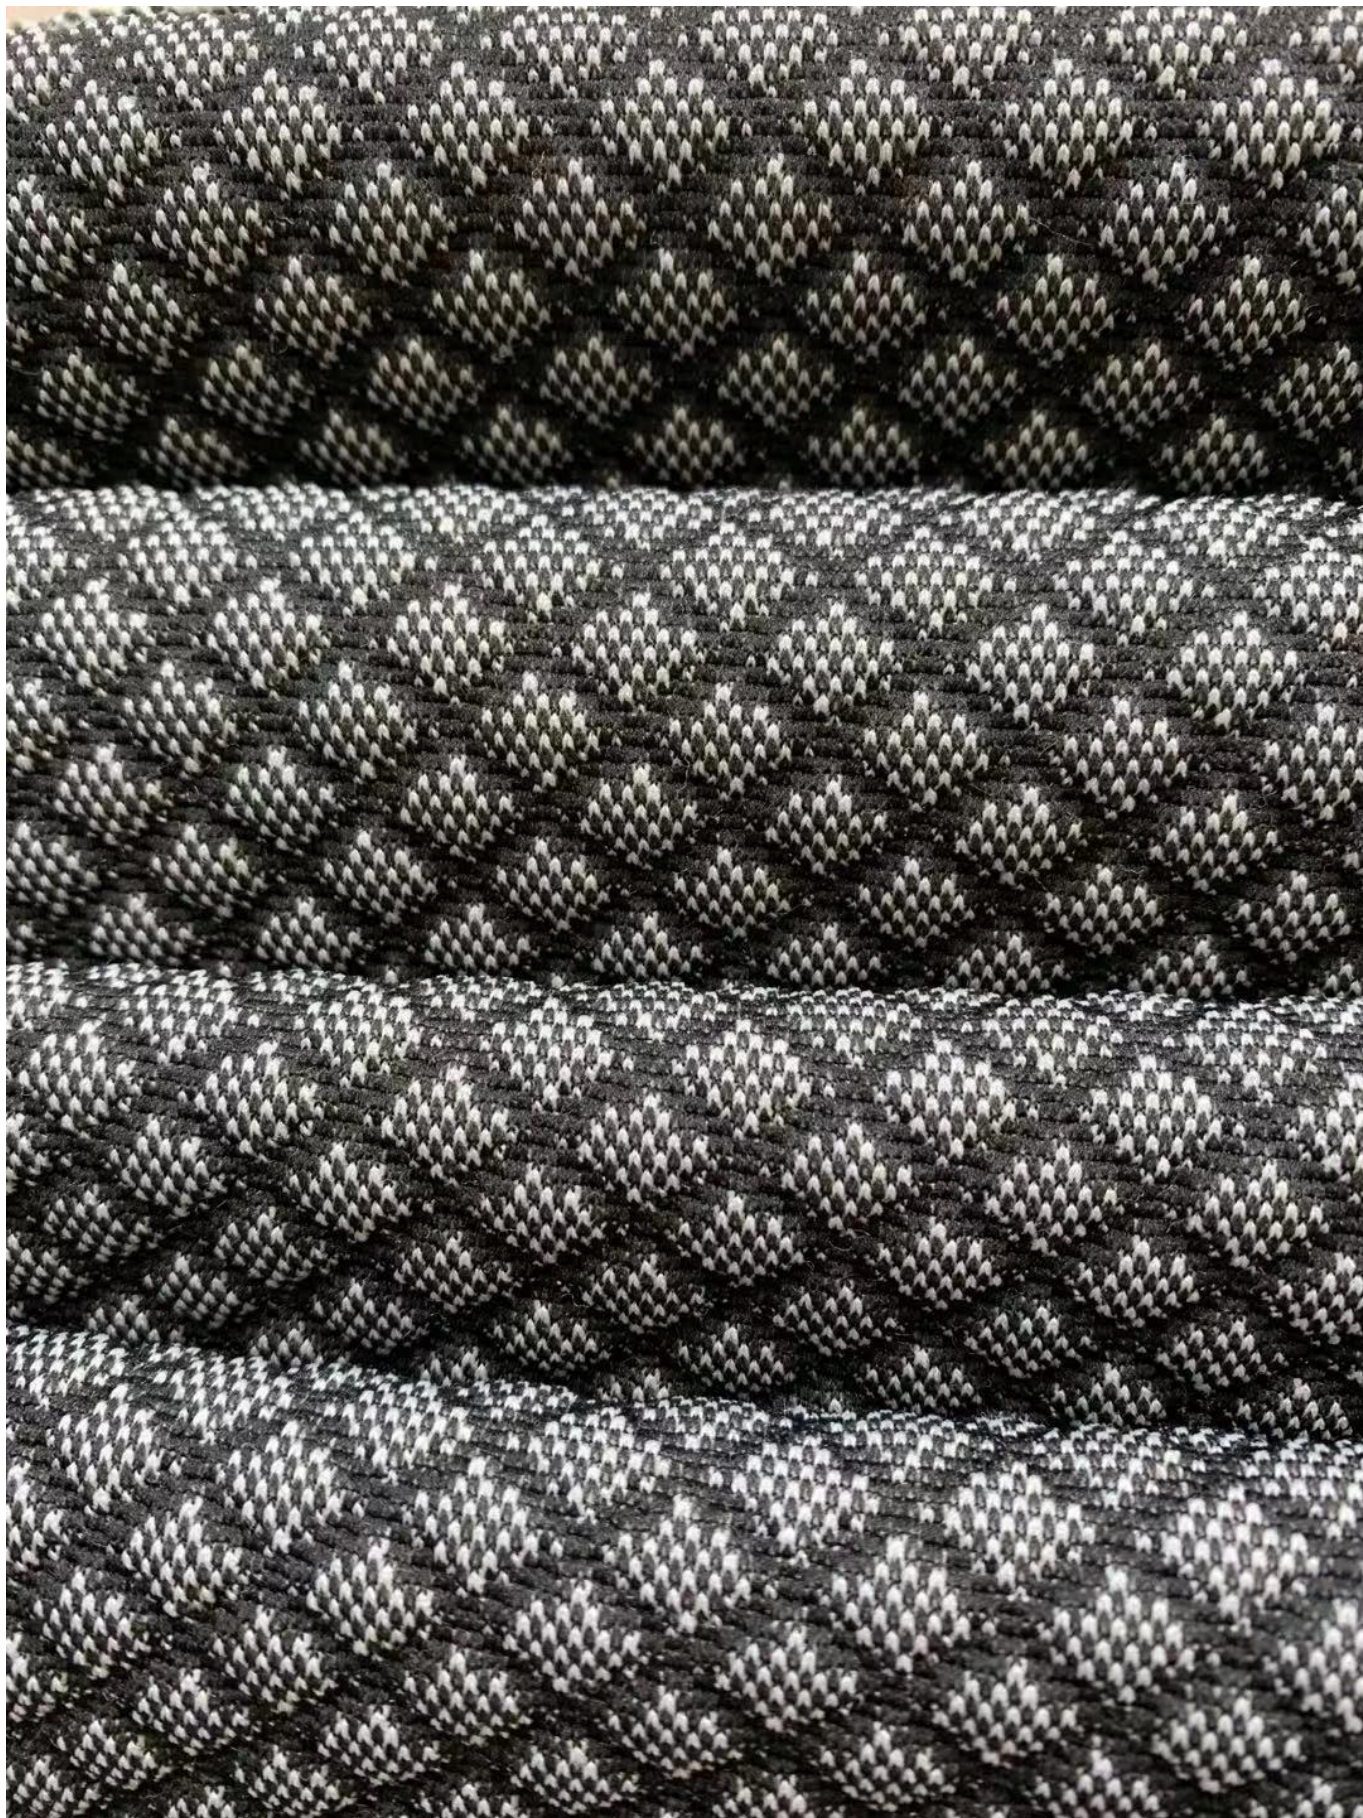

Quick Details

Material	100% Cotton TC 100% Cotton TC.....
Length	210-240cm
Width	150cm
Weight	130-150gsm
Weight	130-800GSM
Quantity	300000m/roll
Color	White
Pattern	Plain
Texture	Soft
Finish	Smooth
Country	China
Model	LC100DA100DP100TT100

100% Cotton TC 100% Cotton TC.....

210-240cm

150cm

130-150gsm

130-800GSM

Product Details

Quality Control

BEST MATERIAL