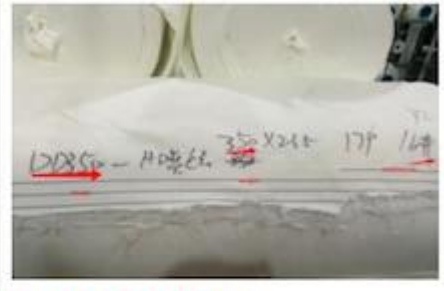

DETAILS ON FABRIC