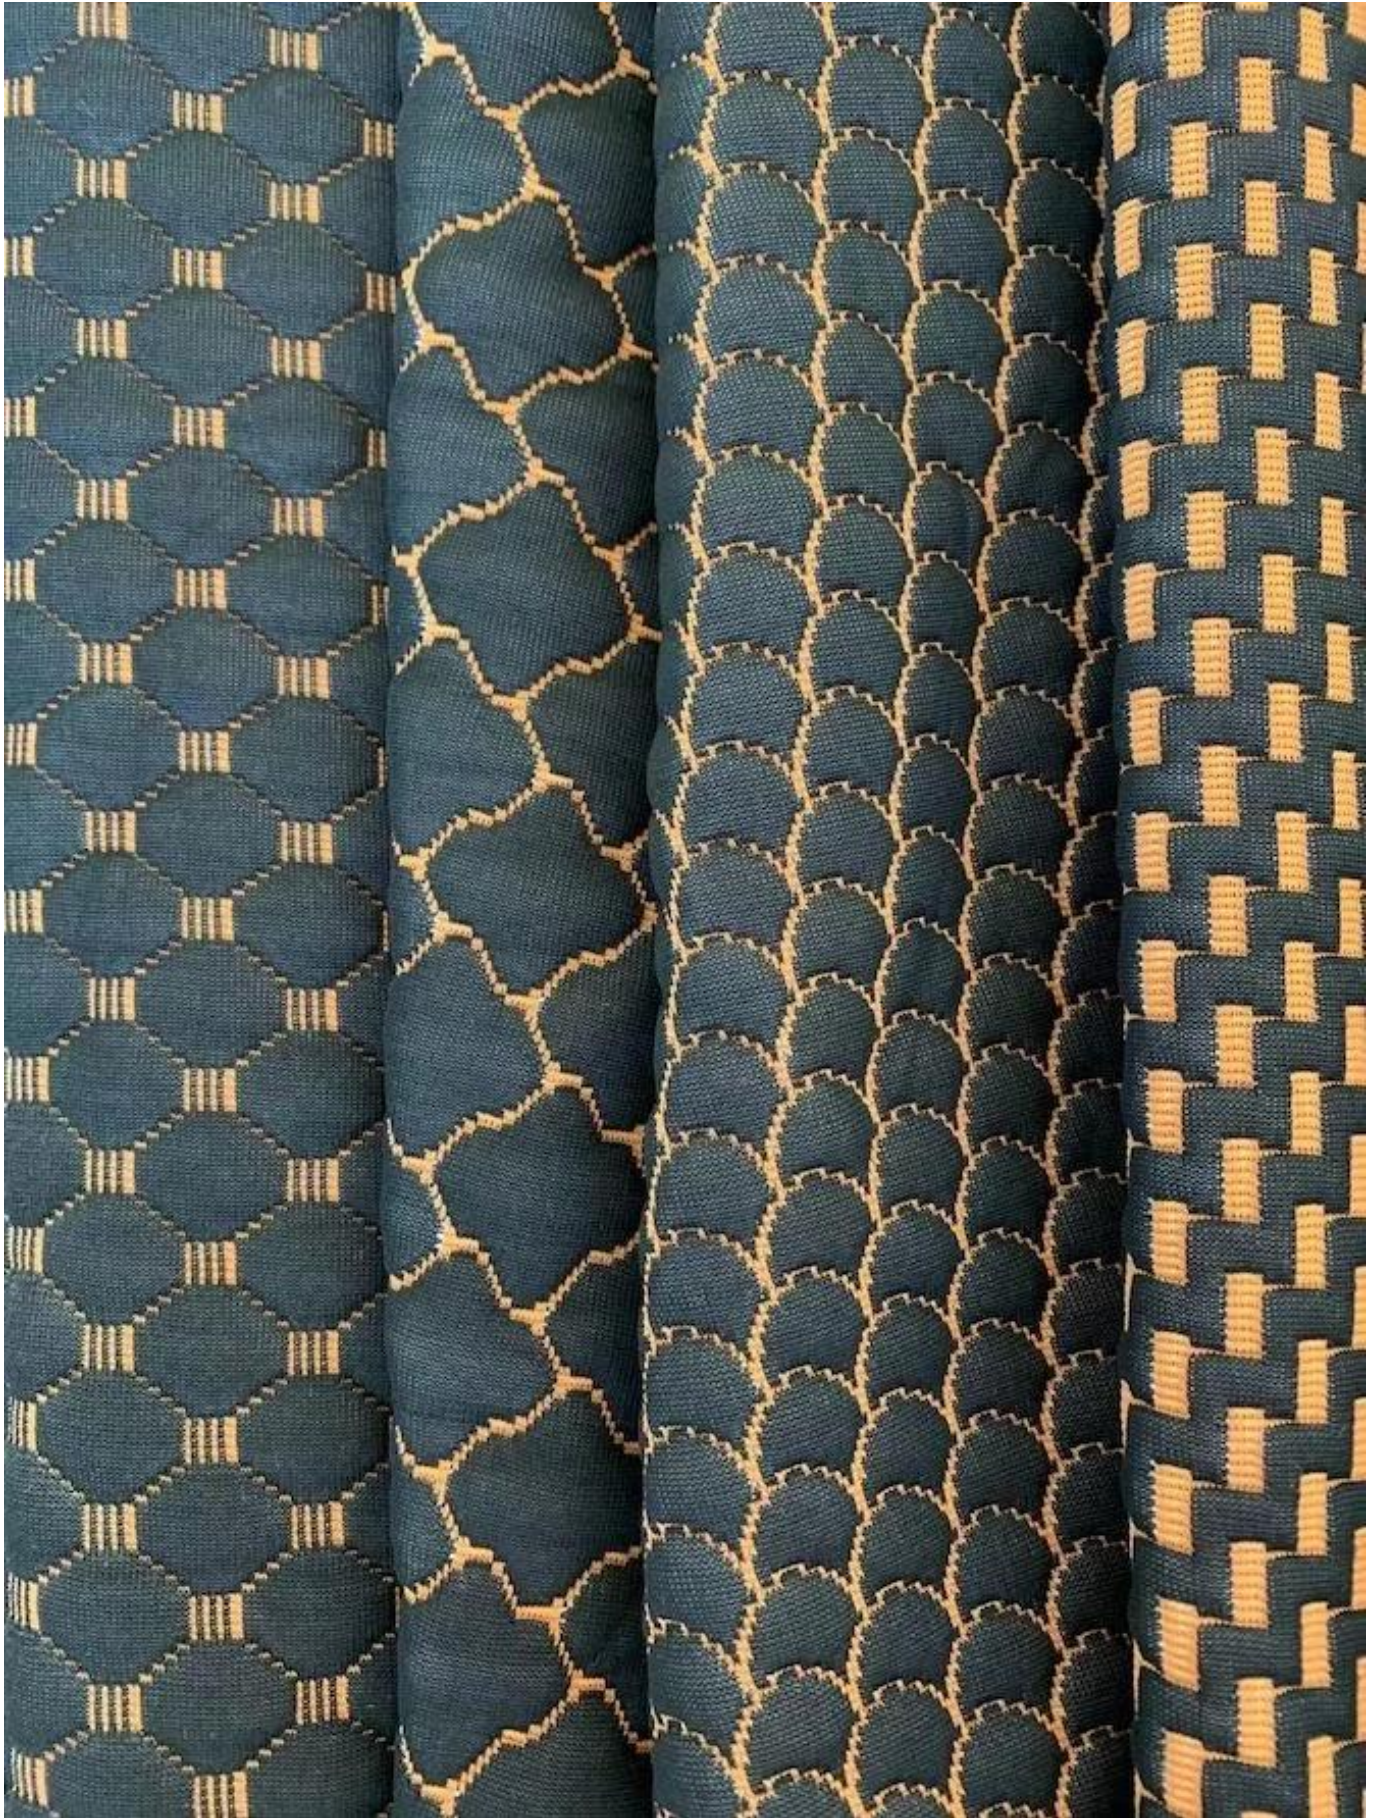

Quick Details

Material	100% Cotton TC 100% Cotton TC.....
Length	210-240cm
Width	100cm
Weight	130-150gsm
Weight	130-800GSM
Weight	300000m/roll
Weight	100cm
Weight	100cm
Weight	100cm
Weight	100cm
Weight	100cm
Weight	LC,DA,DP,TT

100% Cotton TC 100% Cotton TC.....

100cm y 100cm e. 100cm

100cm

100cm

100cm

Product Details

Quality Control

BEST MATERIAL