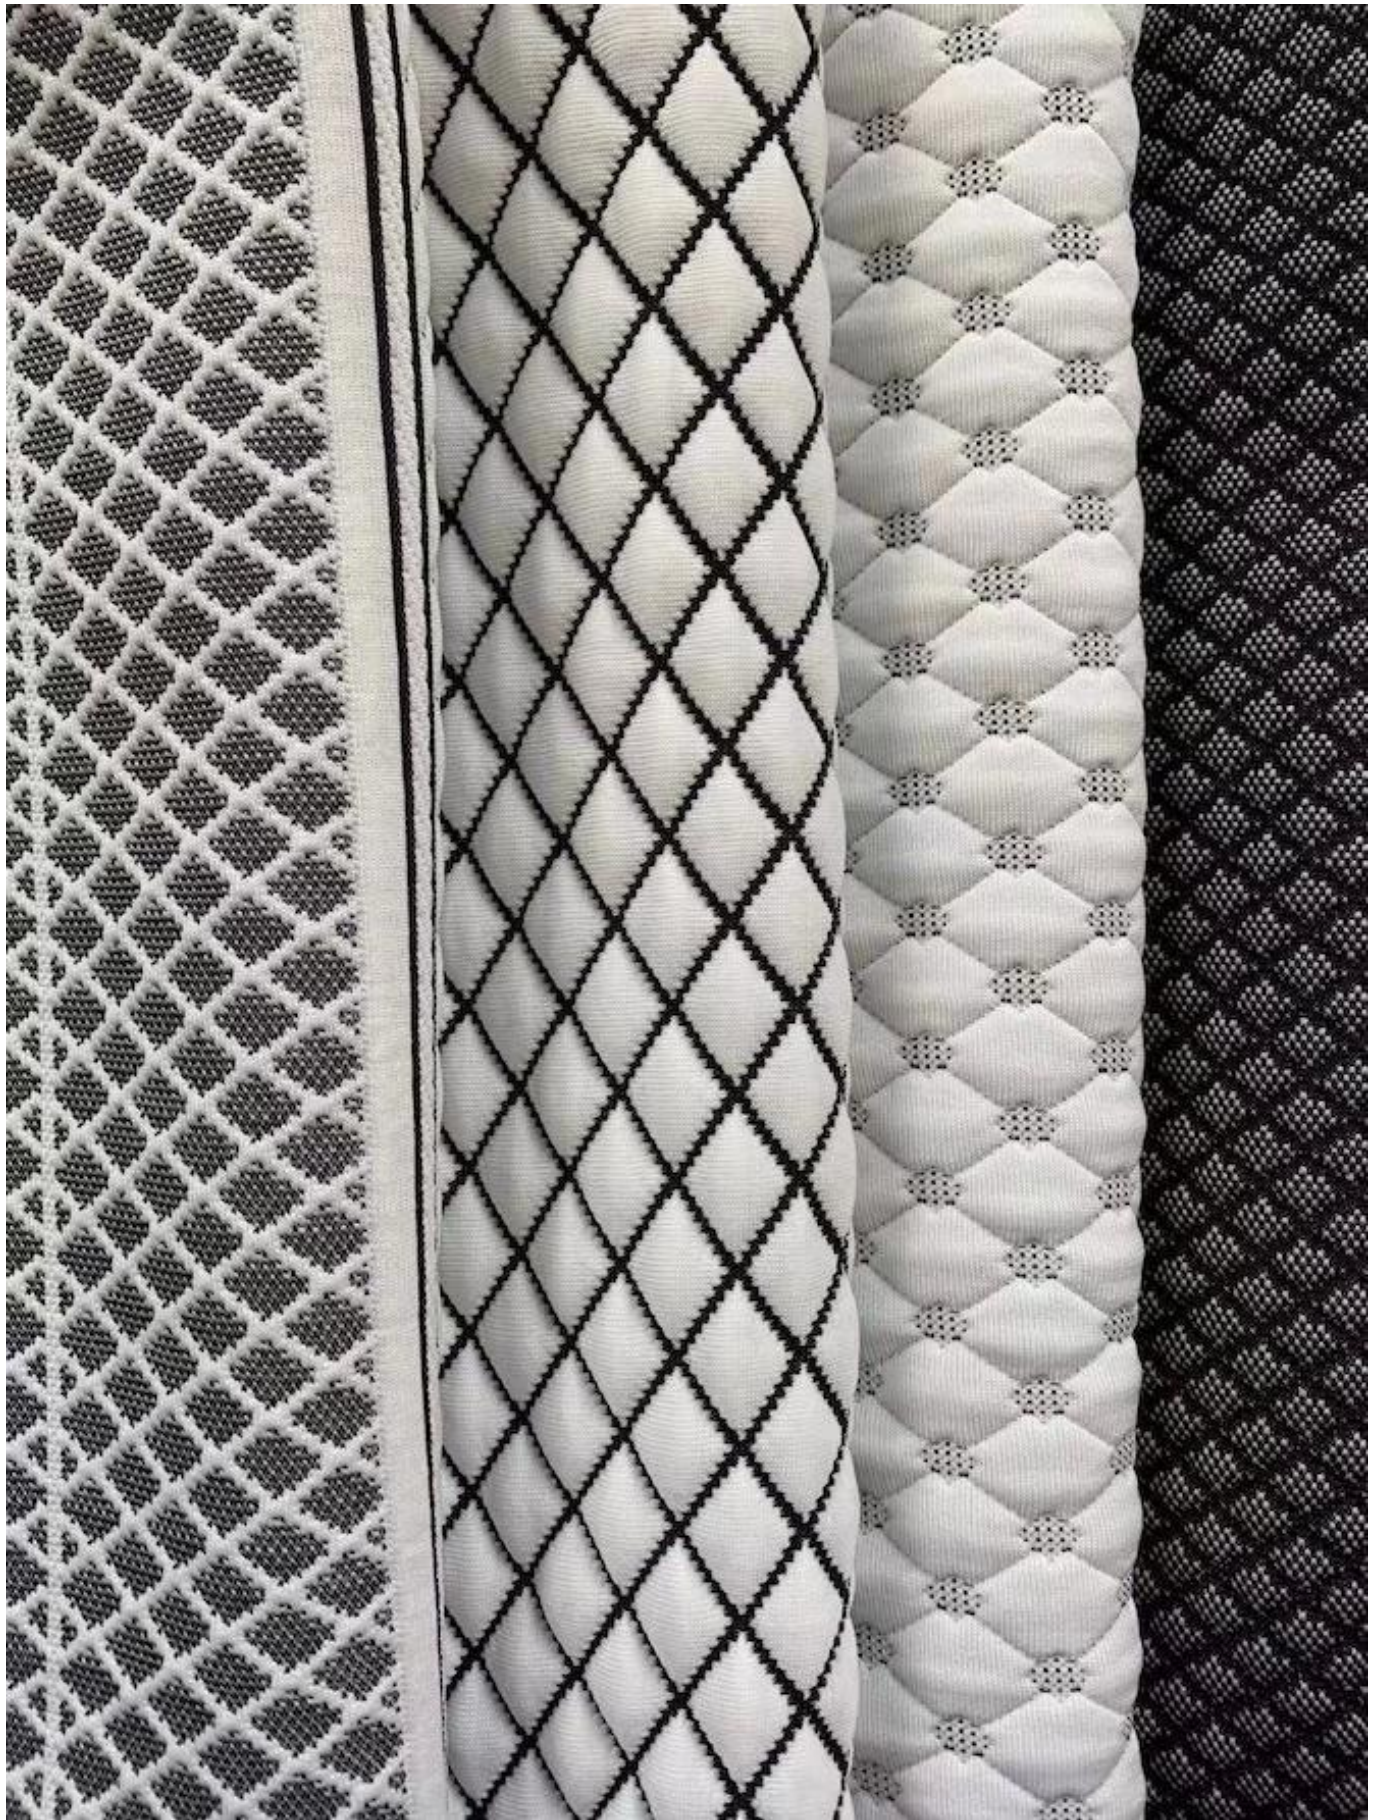

Quick Details

Material	100% Cotton TC
Length	210-240cm
Width	Standard
Weight	130-800GSM
Quantity	300000m/roll
Color	White
Pattern	Plain
Texture	Soft
Usage	LC, DA, DP, TT

Standard size and weight specifications for the fabric.

Available in various colors and patterns.

Standard

Plain

Soft

Product Details

Quality Control

BEST MATERIAL

DETAILS NOTE DOWN