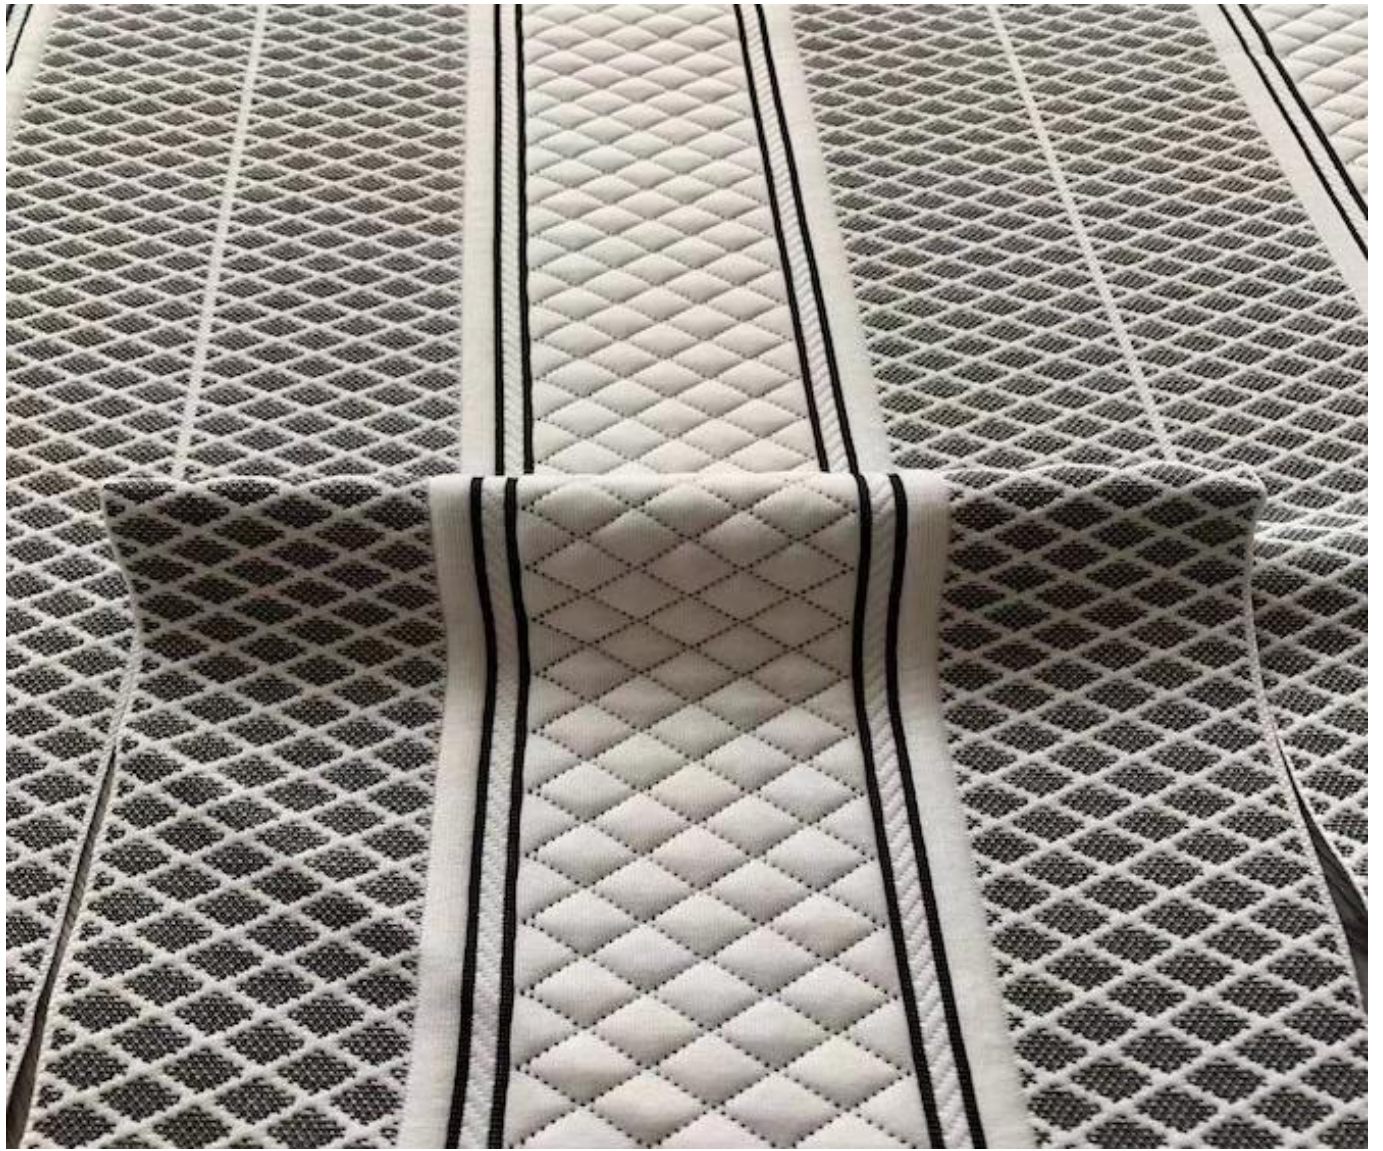

Quick Details

Material	100% Cotton TC
Length	210-240cm
Width	Standard
Weight	130-800GSM
Quantity	300000m/roll
Color	White
Pattern	Plain
Texture	Soft
Usage	LC, DA, DP, TT

Standard size and weight specifications for the fabric.

Available in various colors and patterns.

Standard

Plain

Soft

Product Details

Quality Control

BEST MATERIAL

DETAILS NOTE DOWN